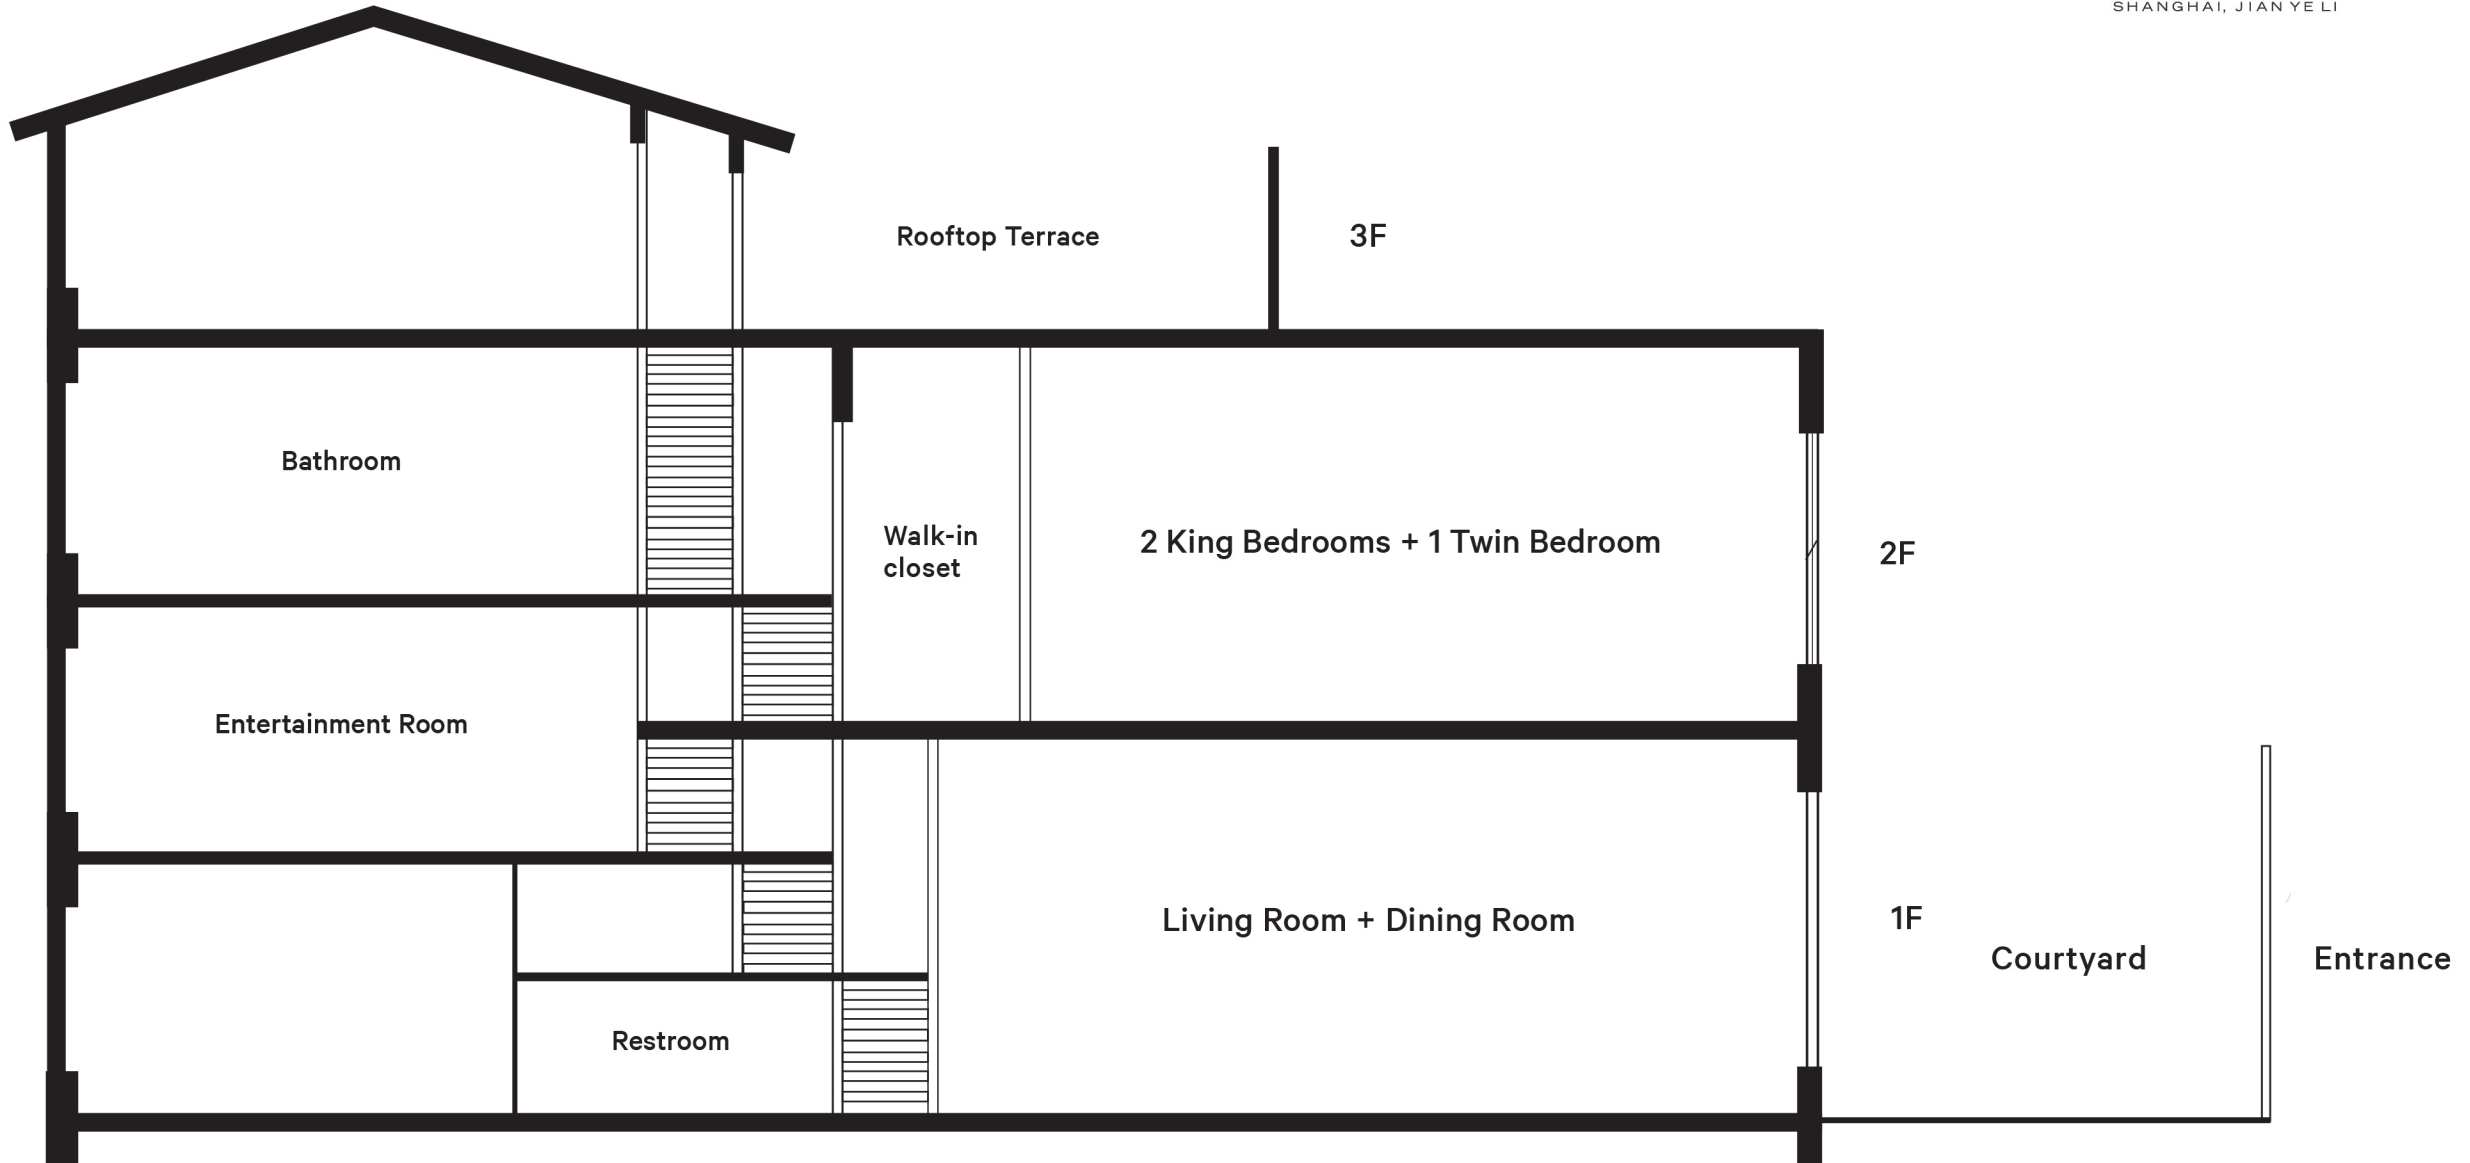

Shikumen Grand Villa Vertical View

此平面图非同比例缩小，仅供格局参考。

The floor plan is not drawn to scale, only for the pattern reference.